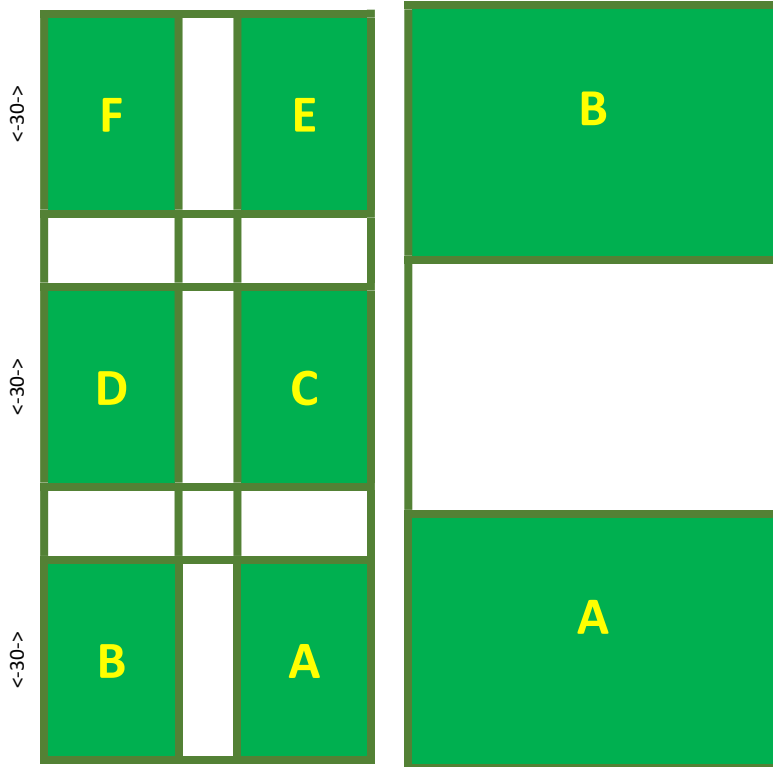

Welcome to the

Kalamazoo Community Soccer Complex

Home of **AYSO** Region 211 Kalamazoo

Partial Field Configurations

5U, 6U, 8U, VIP

10U

Parking Lot Side